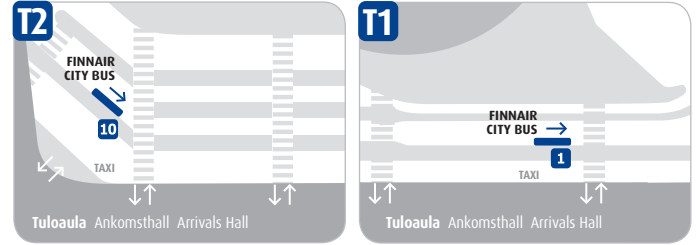

LENTOASEMALTA KESKUSTAAN FRÅN FLYGPLATSEN TILL CENTRUM FROM THE AIRPORT TO THE CENTRE

Terminaali Terminal T2
Laituri Plattform Plattform 10

Terminaali Terminal T1
Laituri Plattform Plattform 1